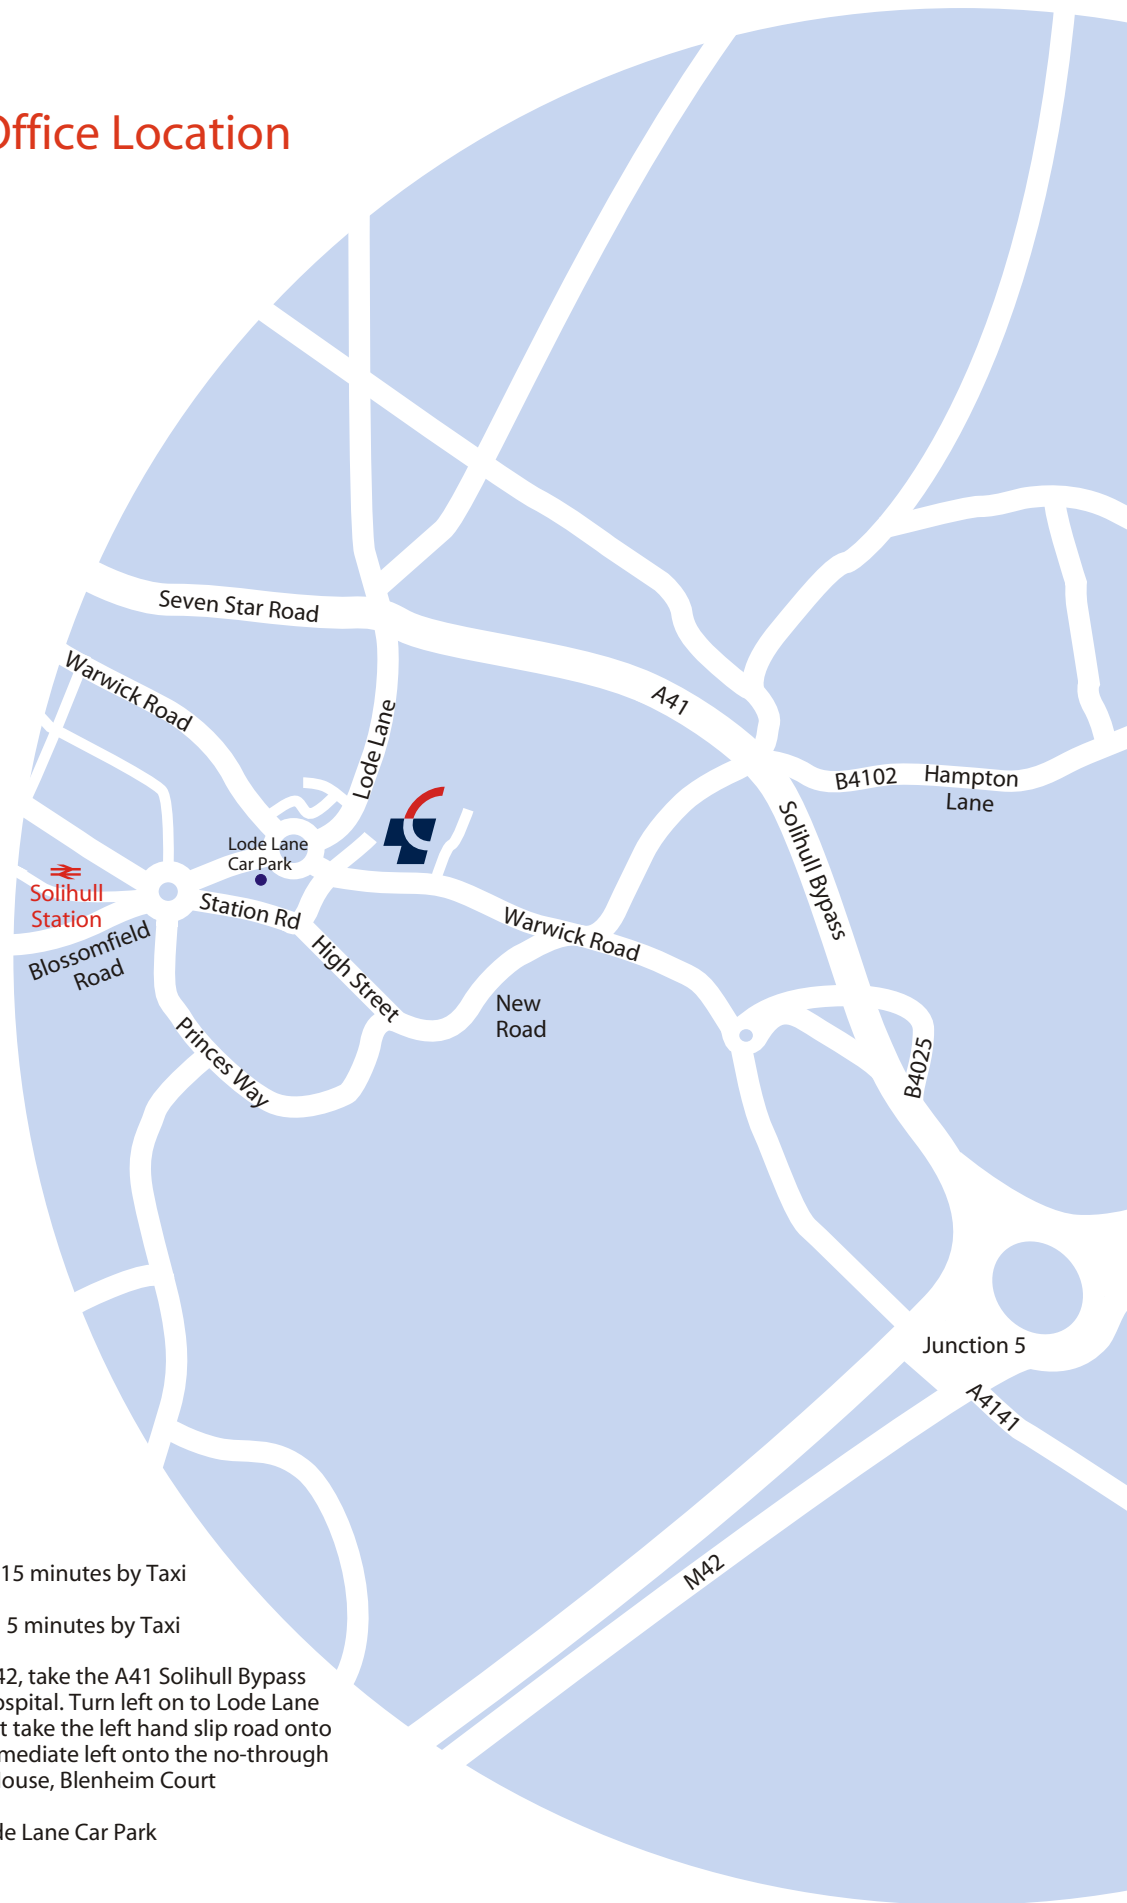

Grontmij | Office Location

Solihull

Address

3rd Floor, Radcliffe House
Blenheim Court
Lode Lane
Solihull
B91 2AA
T +44 (0)121 711 6600
F +44 (0)121 711 6749

Journey times

From Birmingham Airport 15 minutes by Taxi

From Solihull Train Station 5 minutes by Taxi

From Junction 5 on the M42, take the A41 Solihull Bypass and follow signs for the Hospital. Turn left on to Lode Lane and at the first roundabout take the left hand slip road onto Warwick Road. Take an immediate left onto the no-through road leading to Radcliffe House, Blenheim Court

For parking please use Lode Lane Car Park